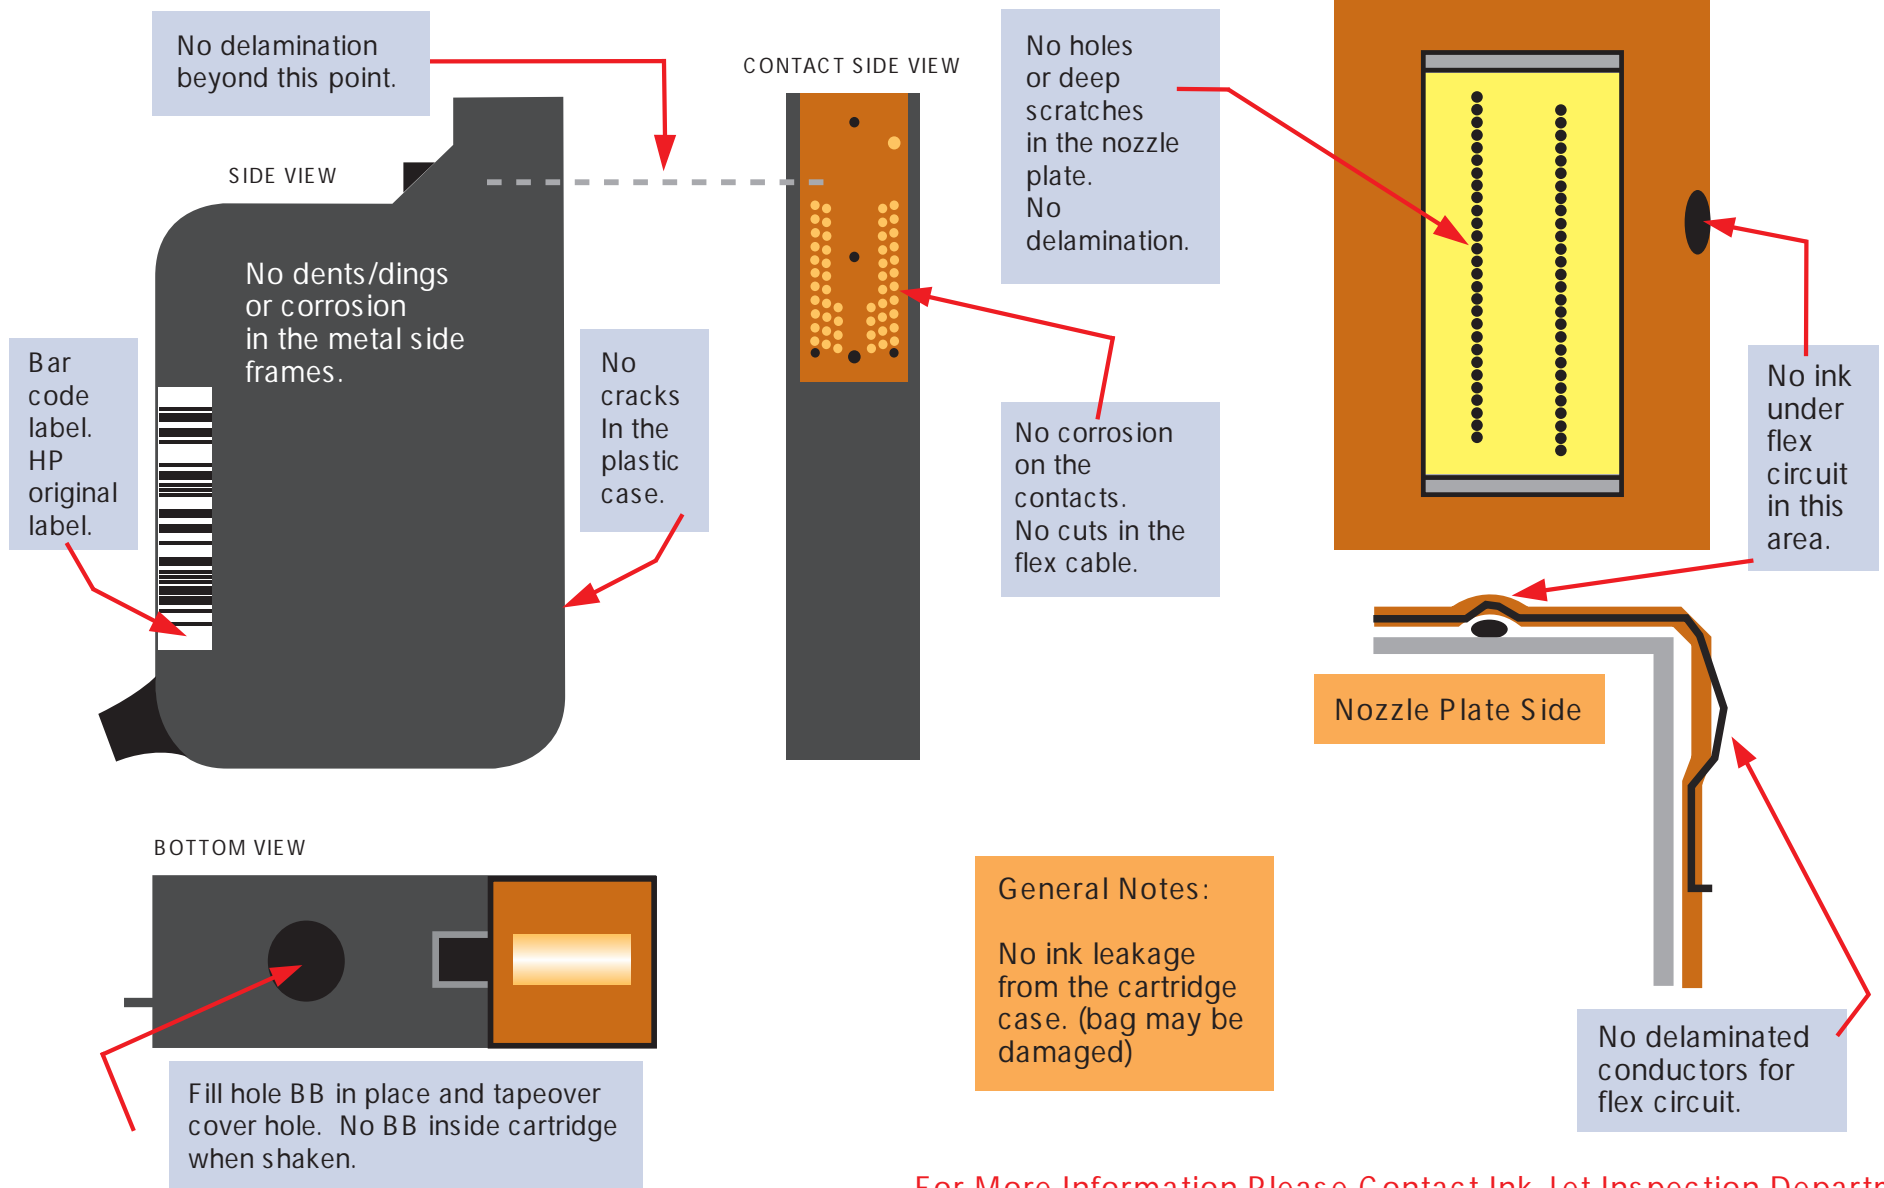

Receiving Inspection Criteria HP 51645A/6615 Cartridges

For More Information Please Contact Ink Jet Inspection Department:
1175 Aviation Place San Fernando, CA 91340 • Toll Free: 800 394-9900 • 818 837-8100
Visit us Online at: www.futuregraphicsllc.com