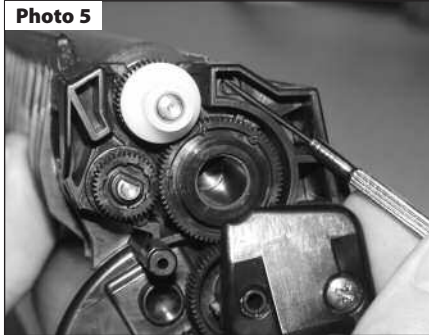

Notes

Photo 4

Step 3

Using a small flat blade screwdriver, pry the end cap off the developer roller axle.
 (See Photo 4)

Photo 5

Step 4

Rotate the cartridge 180°. Just above the white plastic alignment hub on the gear side, locate a single clip that holds the developer roller end cap.

NOTE: The end cap is located between the developer roller and the side of the cartridge.

(See Photo 5)

Photo 6

Step 5

While pressing the clip in towards the developer roller, rotate the clip up towards the back of the toner hopper, until the end cap is vertical to the toner hopper.