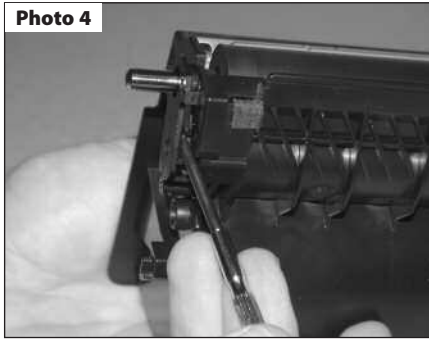

Photo 5

Notes

Photo 4

Step 3

Using a small flat blade screwdriver, pry the end cap off the developer roller axle.
(See Photo 4)