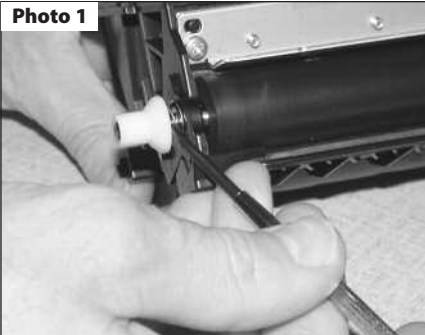

Step 1

Using a small flat blade screwdriver pry off the white plastic alignment hub, from the non-gear side of the developer roller.
(See Photo 1)

NOTE: Do not lose the tension spring that sits behind the plastic axle.
(See Photo 2)