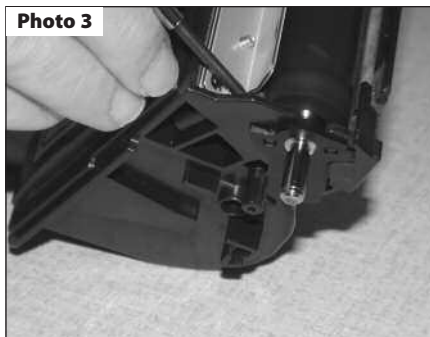

Step 1

Using a small flat blade screwdriver pry off the white plastic alignment hub, from the non-gear side of the developer roller.
(See Photo 1)

NOTE: Do not lose the tension spring that sits behind the plastic axle.
(See Photo 2)