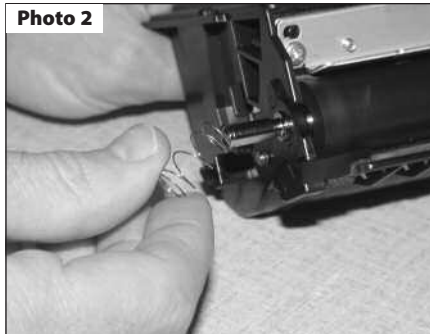

Step 1

Using a small flat blade screwdriver pry off the white plastic alignment hub, from the non-gear side of the developer roller.
(See Photo 1)

NOTE: Do not lose the tension spring that sits behind the plastic axle.
(See Photo 2)