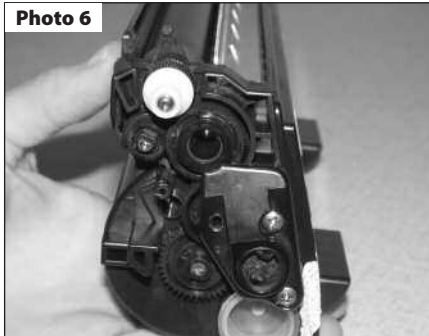

Notes

Photo 4

Step 3

Using a small flat blade screwdriver, pry the end cap off the developer roller axle.
 (See Photo 4)

Photo 5

Step 4

Rotate the cartridge 180°. Just above the white plastic alignment hub on the gear side, locate a single clip that holds the developer roller end cap.

NOTE: The end cap is located between the developer roller and the side of the cartridge.

(See Photo 5)

Photo 6

Step 5

While pressing the clip in towards the developer roller, rotate the clip up towards the back of the toner hopper, until the end cap is vertical to the toner hopper.